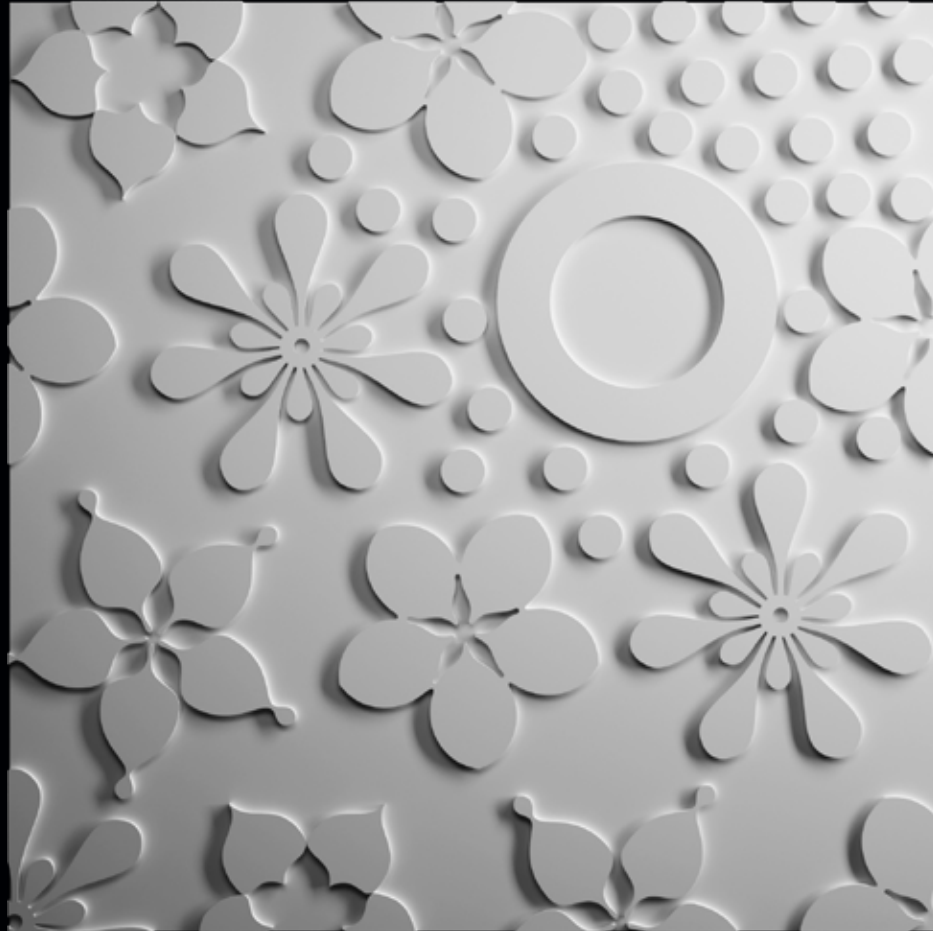

Weight: approximately 17.6 lbs | 8 kg

Dimensions: 28 x 28 inch | 711,2 x 711,2 mm

Weight: approximately 17.6 lbs | 8 kg

Dimensions: 28 x 28 inch | 711,2 x 711,2 mm

Weight: approximately 17.6 lbs | 8 kg

Dimensions: 28 x 28 inch | 711,2 x 711,2 mm