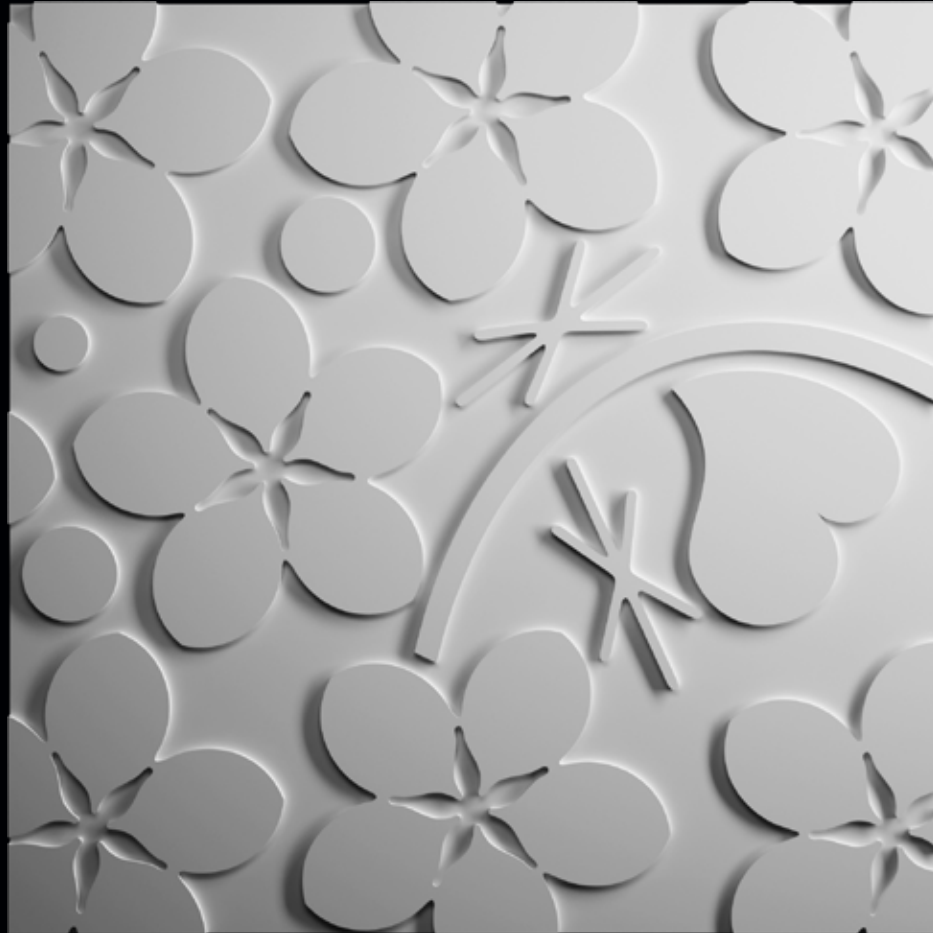

Dimensions: 28 x 28 inch | 711,2 x 711,2 mm

Weight: approximately 17.6 lbs | 8 kg