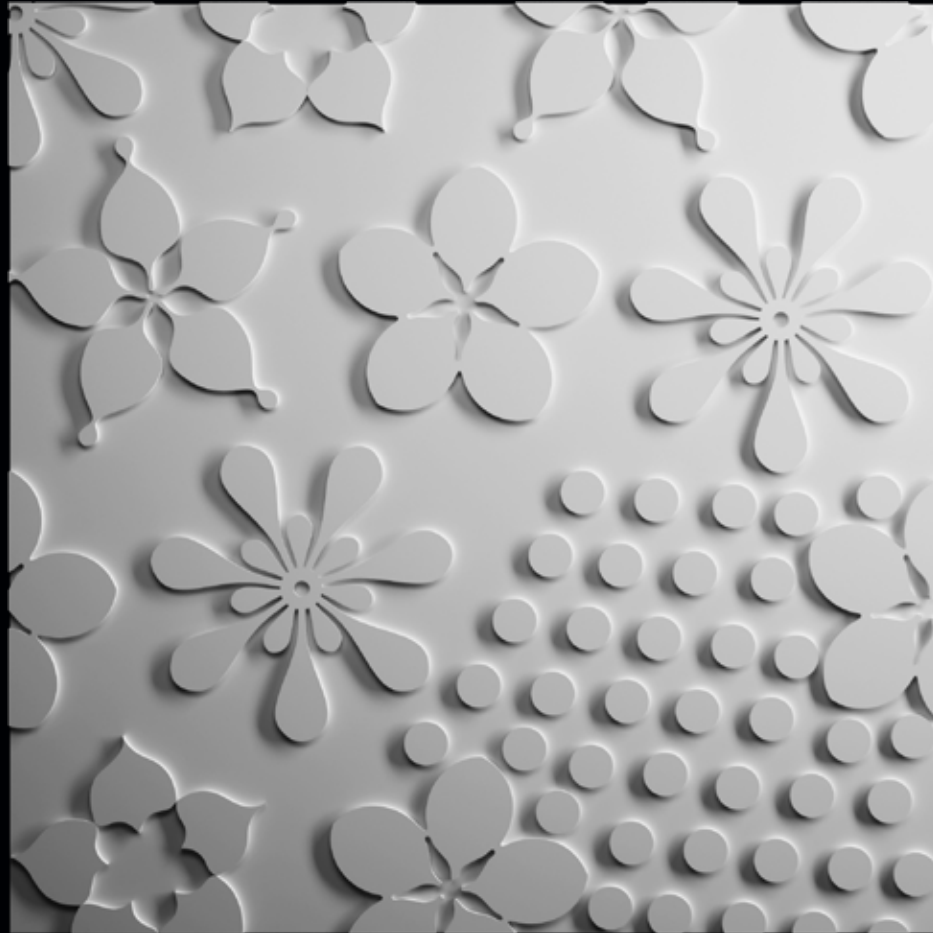

Dimensions: 28 x 28 inch | 711,2 x 711,2 mm

Weight: approximately 17.6 lbs | 8 kg