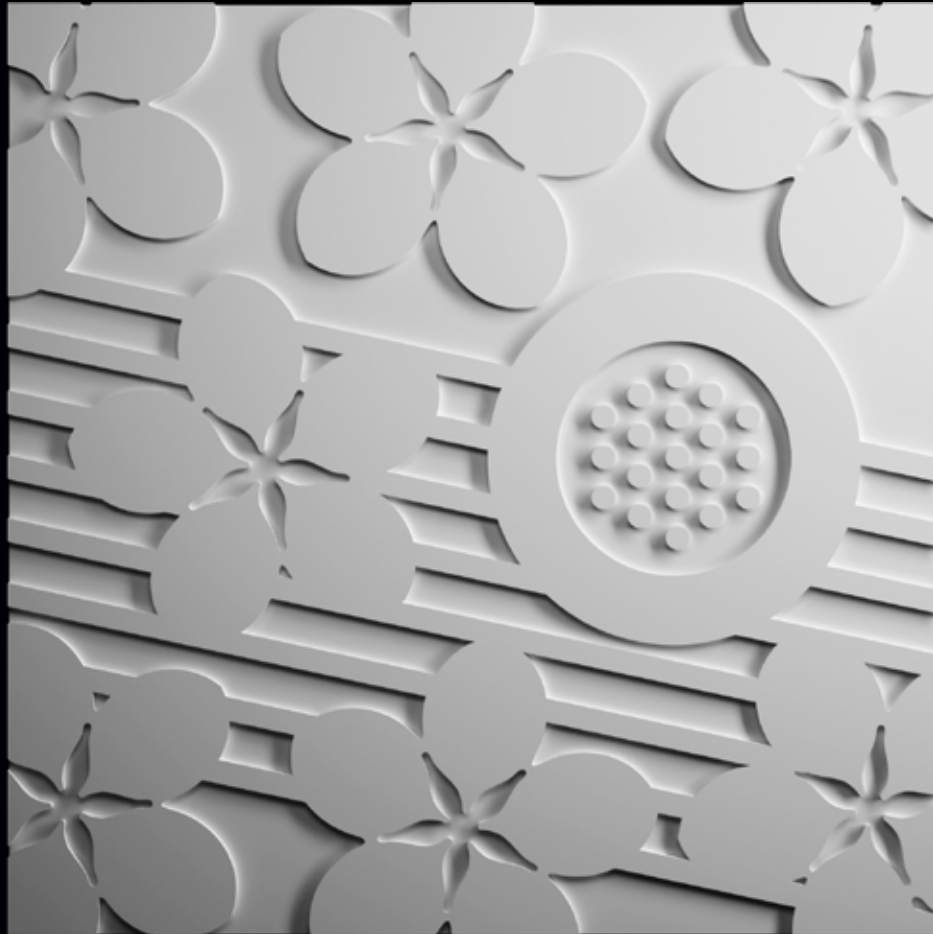

Dimensions: 28 x 28 inch | 711,2 x 711,2 mm

Weight: approximately 17.6 lbs | 8 kg

**Architecture
& Design**

Dimensions: 28 x 28 inch | 711,2 x 711,2 mm

Weight: approximately 17.6 lbs | 8 kg

WELD

WELD BRAND | High quality products for decorative wall panels