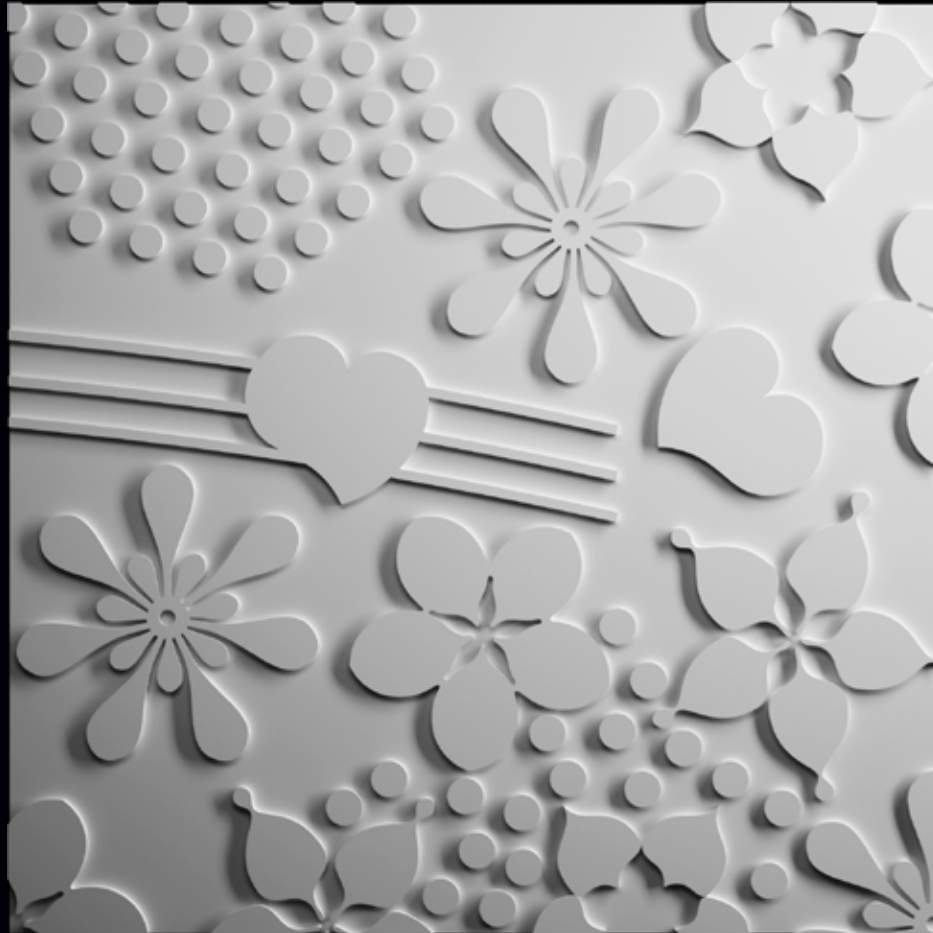

Weight: approximately 17.6 lbs | 8 kg

Dimensions: 28 x 28 inch | 711,2 x 711,2 mm

Weight: approximately 17.6 lbs | 8 kg

Dimensions: 28 x 28 inch | 711,2 x 711,2 mm

Weight: approximately 17.6 lbs | 8 kg

Dimensions: 28 x 28 inch | 711,2 x 711,2 mm