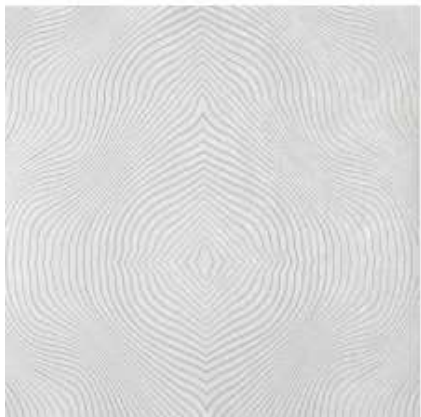

Wasabi Green 30029

Night Blue 30030

Windy Blue 30031

Frost Mint 30032

Sand Gold 30033

Dusty Lilac 30034

Ivory White 30036

Linen White 30035

FLOW