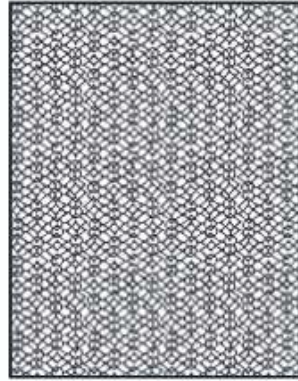

SOUL

Material / Effekte:
Vlies
Glitzer-Effekt