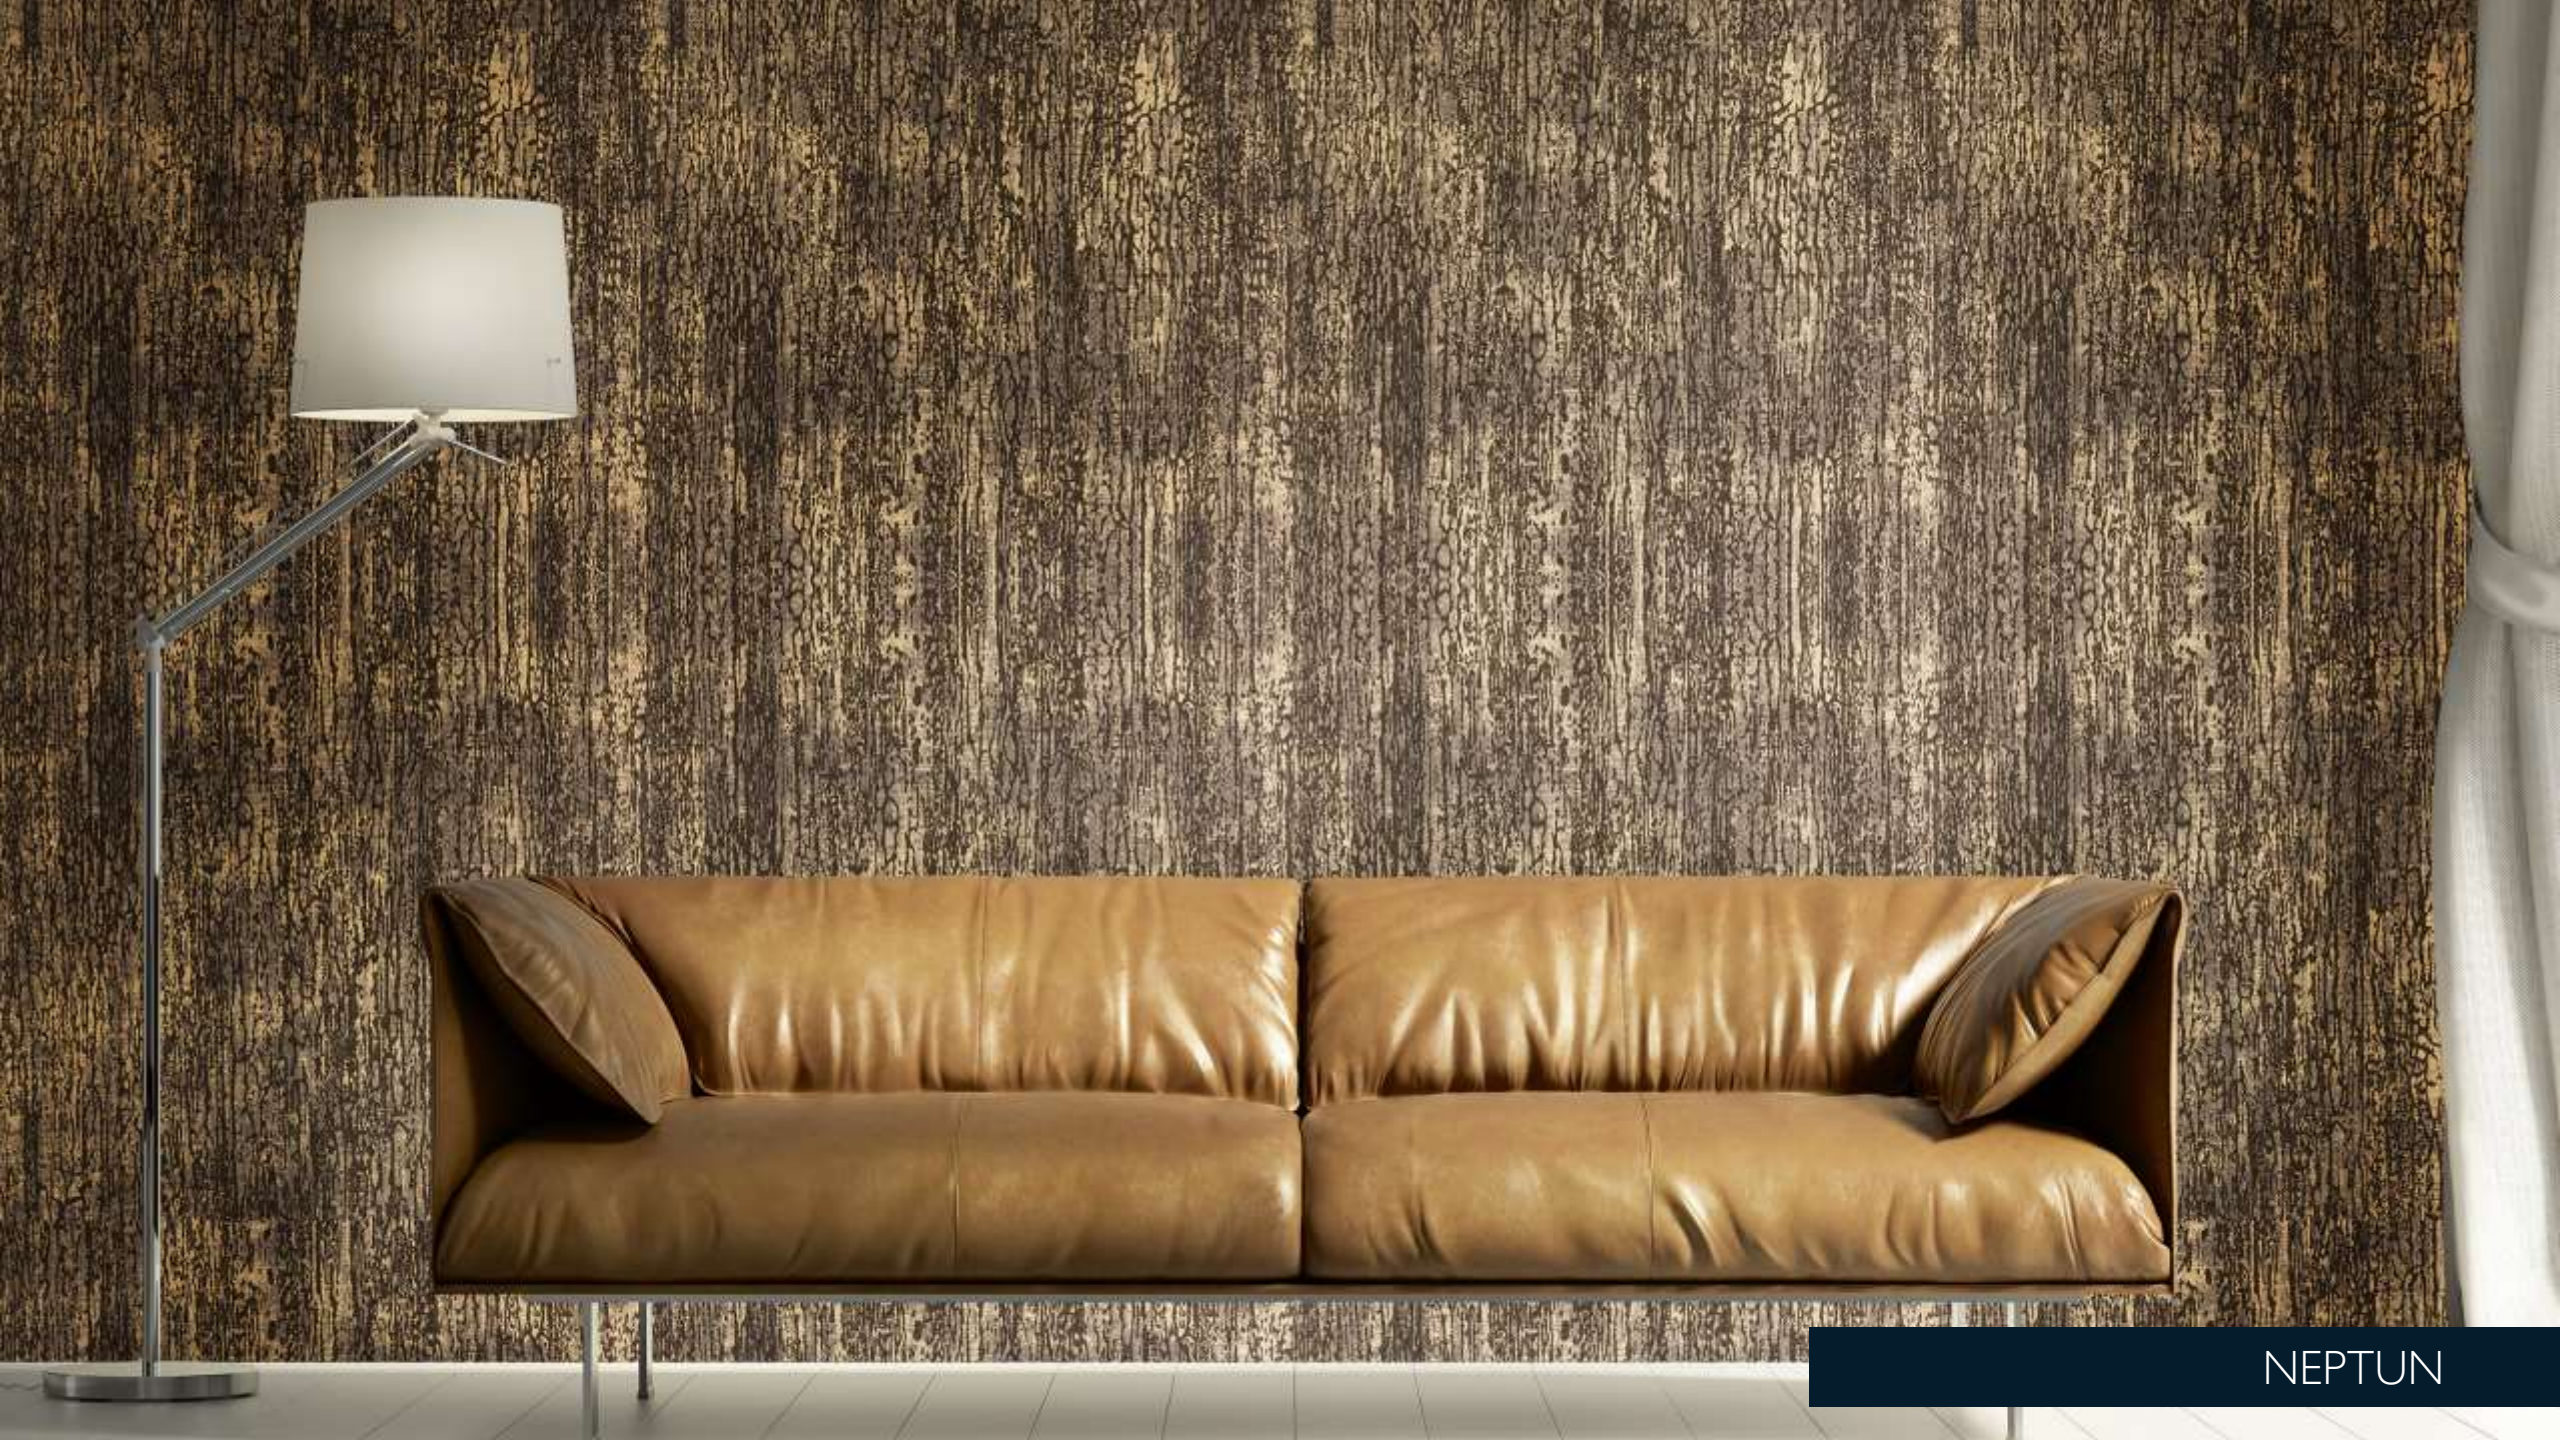

UNIVERSE

HOHENBERGER®

MANUFAKTUR FÜR TAPETEN

Playing with light

Glittering glass beads and genuine granite stones, shiny special effects and a combination of different surfaces and levels create extraordinary patterns on the wall. Depending on the incidence of light, colours shimmer with varying intensity, and reflections and gloss effects are produced. UNIVERSE impresses with unparalleled technical sophistication.

NEPTUN

Pearl White 81206

Oat Beige 81207

Ocean Blue 51206

Fossil Grey 81208

Stone Blue 81209

Umber Brown 51205

NEPTUN